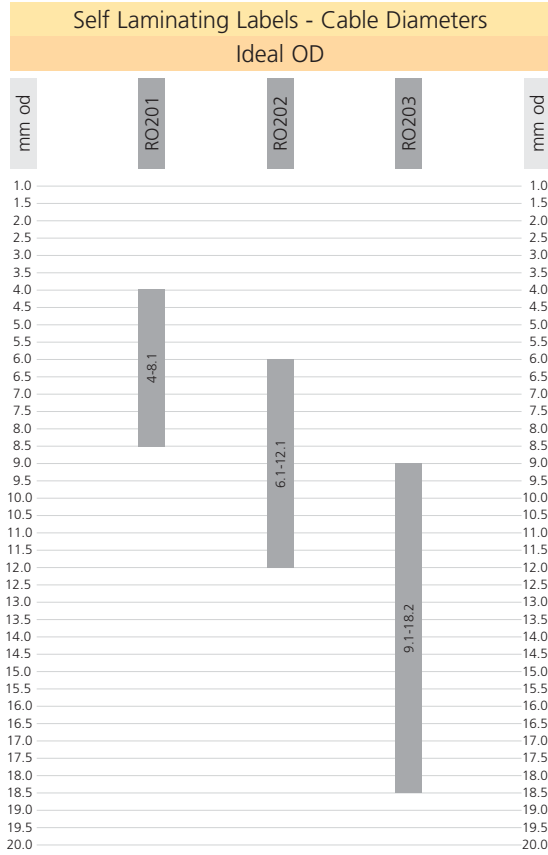

Label Selection Guide

Label Selection Guide

Label Selection Guide

Self Laminating Labels - Cable Diameters

Ideal OD