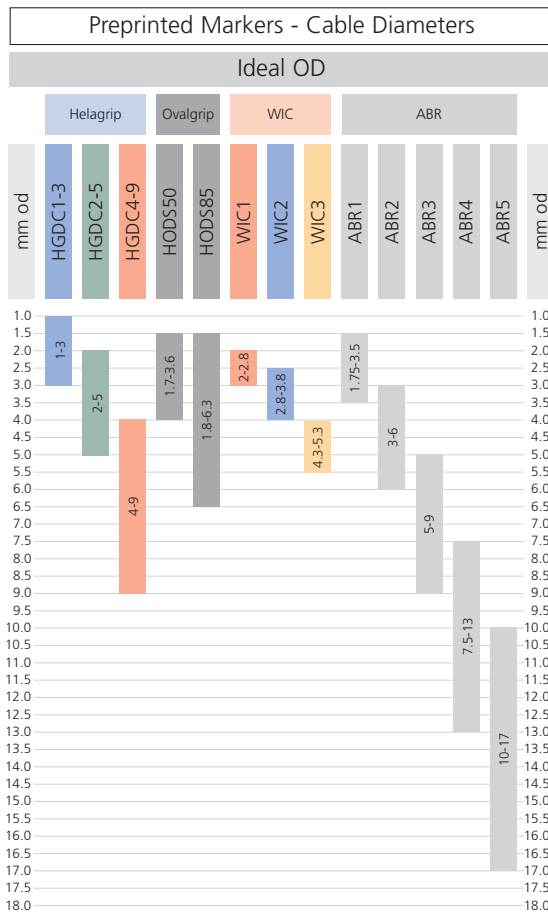

Label Selection Guide

Label Selection Guide

Label Selection Guide

Self Laminating Labels - Cable Diameters

Ideal OD