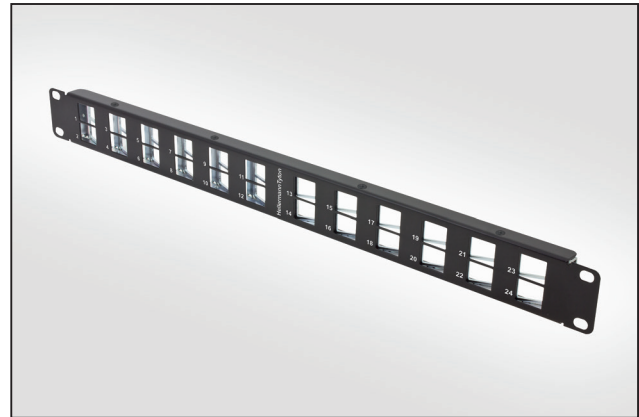

HTC Series Modular Angled Keystone Panel

Shielded – 1U 24 Port

Application/Product Description

The HTC Series Modular patch panel from HellermannTyton is a 1U panel that presents 24 keystone jacks at an angle. The panel can be used in a shielded or unshielded system and accepts the HTC Series CAT6A and CAT6 tool-free jacks, and the GST CAT6 UTP jack. The panel has been designed with 12 ports dressed to the left and 12 ports dressed to the right. The angled presentation allows patch leads to be routed out to the side management within the cabinet, reducing the need to use additional cable managers and maximising rack space and port density. The angled ports also protects the patch lead cables providing optimum bend radii for high performance.

Features and Benefits:

- 1U 24 port 19" rack mountable
- Flat modular format with angled keystone presentation
- 24 ports divided left and right to support cable dressing
- Reduces the need for 19" cable management bars
- Directs patch leads to cabinet vertical managers
- Increases cabinet port density
- Supplied with mounting fixings & earth wire
- Supplied with folding rear manager
- Plastic free packaging
- Compatible for shielded and unshielded jacks

Technical Data

Style	Modular Panel		
Dimensions (mm)	H	W	D
	44	483	15
Compatible Products	HTC Series CAT6A Keystone Jack HTC Series CAT6 Keystone Jack GST CAT6 UTP Keystone Jack		
Material	Steel front with ZCP rear mounting points		
Weight (g)	470		
Box Quality	1 pc		
Available Colours	Black		
Item Code	HTC-XXSPPA241U/BK		

Technical Diagrams

Unloaded Modular Flat Angled Keystone Panel

Loaded Modular Flat Angled Keystone Panel

Item Description	Order Info
1U 24 Port Flat Angled Keystone Patch Panel + RS	HTC-XXSPPA241U/BK

Compatible Accessories