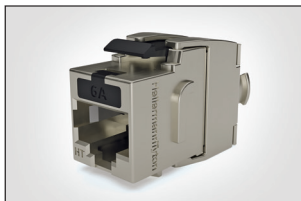

HTC Series Modular Angled Keystone Panel

Shielded – 1U 24 Port

Application/Product Description

The HTC Series Modular patch panel from HellermannTyton is a 1U panel that presents 24 keystone jacks at an angle. The panel can be used in a shielded or unshielded system and accepts the HTC Series CAT6A and CAT6 tool-free jacks, and the GST CAT6 UTP jack. The panel has been designed with 12 ports dressed to the left and 12 ports dressed to the right. The angled presentation allows patch leads to be routed out to the side management within the cabinet, reducing the need to use additional cable managers and maximising rack space and port density. The angled ports also protects the patch lead cables providing optimum bend radii for high performance.

Features and Benefits:

- 1U 24 port 19" rack mountable
- Flat modular format with angled keystone presentation
- 24 ports divided left and right to support cable dressing
- Reduces the need for 19" cable management bars
- Directs patch leads to cabinet vertical managers
- Increases cabinet port density
- Supplied with mounting fixings & earth wire
- Supplied with folding rear manager
- Plastic free packaging
- Compatible for shielded and unshielded jacks

Technical Data

Style	Modular Panel		
Dimensions (mm)	H	W	D
	44	483	15
Compatible Products	HTC Series CAT6A Keystone Jack HTC Series CAT6 Keystone Jack GST CAT6 UTP Keystone Jack		
Material	Steel front with ZCP rear mounting points		
Weight (g)	470		
Box Quality	1 pc		
Available Colours	Black		
Item Code	HTC-XXSPPA241U/BK		

Technical Diagrams

Unloaded Modular Flat Angled Keystone Panel

Loaded Modular Flat Angled Keystone Panel

Item Description	Order Info
1U 24 Port Flat Angled Keystone Patch Panel + RS	HTC-XXSPPA241U/BK

Compatible Accessories