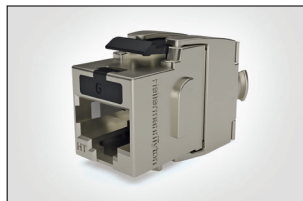

HTC Series Modular Angled Keystone Panel

Shielded – 1U 24 Port

Application/Product Description

The HTC Series Modular patch panel from HellermannTyton is a 1U panel that presents 24 keystone jacks at an angle. The panel can be used in a shielded or unshielded system and accepts the HTC Series CAT6A and CAT6 tool-free jacks, and the GST CAT6 UTP jack. The panel has been designed with 12 ports dressed to the left and 12 ports dressed to the right. The angled presentation allows patch leads to be routed out to the side management within the cabinet, reducing the need to use additional cable managers and maximising rack space and port density. The angled ports also protects the patch lead cables providing optimum bend radii for high performance.

Features and Benefits:

- 1U 24 port 19" rack mountable
- Flat modular format with angled keystone presentation
- 24 ports divided left and right to support cable dressing
- Reduces the need for 19" cable management bars
- Directs patch leads to cabinet vertical managers
- Increases cabinet port density
- Supplied with mounting fixings & earth wire
- Supplied with folding rear manager
- Plastic free packaging
- Compatible for shielded and unshielded jacks

Technical Diagrams

Unloaded Modular Flat Angled Keystone Panel

Loaded Modular Flat Angled Keystone Panel

Item Description	Order Info
1U 24 Port Flat Angled Keystone Patch Panel + RS	HTC-XXSPPA241U/BK

Compatible Accessories

Category 6A Shielded Keystone Jack

Category 6 Shielded Keystone Jack

Category 6 Unshielded Keystone Jack

Category 6 Unshielded Keystone Jack

Item Description	Order Info
CAT6A Shielded Keystone Jack (12pcs)	HTC-C6AS-KJ12
CAT6 Shielded Keystone Jack (12pcs)	HTC-C6S-KJ12
CAT6 Unshielded Keystone Jack – Black (12pcs)	HTC-C6U-KJ12/BK
CAT6 Unshielded Keystone Jack	GSTC6U-XX