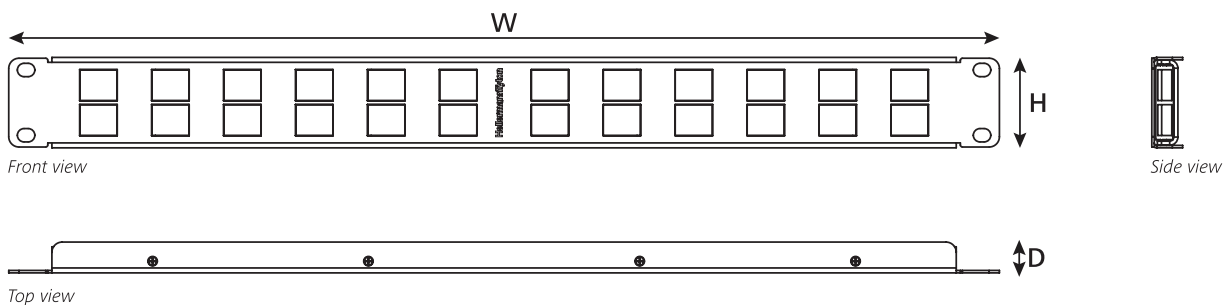

HTC Series Modular Angled Keystone Panel

Shielded – 1U 24 Port

Application/Product Description

The HTC Series Modular patch panel from HellermannTyton is a 1U panel that presents 24 keystone jacks at an angle. The panel can be used in a shielded or unshielded system and accepts the HTC Series CAT6A and CAT6 tool-free jacks, and the GST CAT6 UTP jack. The panel has been designed with 12 ports dressed to the left and 12 ports dressed to the right. The angled presentation allows patch leads to be routed out to the side management within the cabinet, reducing the need to use additional cable managers and maximising rack space and port density. The angled ports also protects the patch lead cables providing optimum bend radii for high performance.

Features and Benefits:

- 1U 24 port 19" rack mountable
- Flat modular format with angled keystone presentation
- 24 ports divided left and right to support cable dressing
- Reduces the need for 19" cable management bars
- Directs patch leads to cabinet vertical managers
- Increases cabinet port density
- Supplied with mounting fixings & earth wire
- Supplied with folding rear manager
- Plastic free packaging
- Compatible for shielded and unshielded jacks

Technical Data

Style	Modular Panel		
Dimensions (mm)	H	W	D
	44	483	15
Compatible Products	HTC Series CAT6A Keystone Jack HTC Series CAT6 Keystone Jack GST CAT6 UTP Keystone Jack		
Material	Steel front with ZCP rear mounting points		
Weight (g)	470		
Box Quality	1 pc		
Available Colours	Black		
Item Code	HTC-XXSPPA241U/BK		

Technical Diagrams

Unloaded Modular Flat Angled Keystone Panel

Loaded Modular Flat Angled Keystone Panel

Item Description	Order Info
1U 24 Port Flat Angled Keystone Patch Panel + RS	HTC-XXSPPA241U/BK

Compatible Accessories